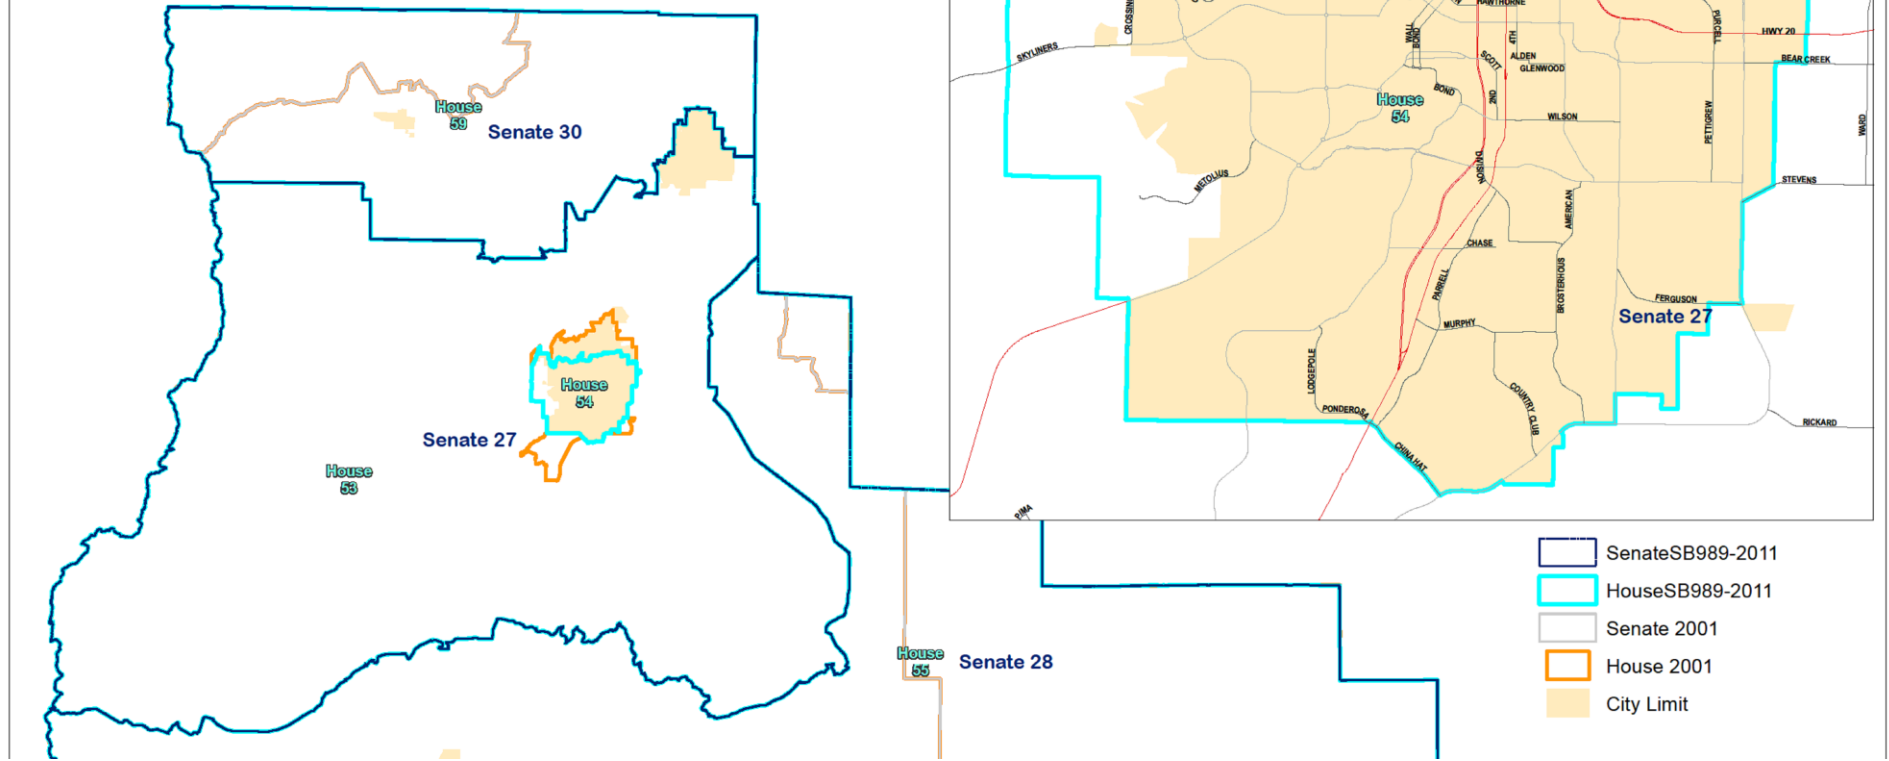

Deschutes County 2011 House and Senate Districts

For the first time in 50 years the lawmakers decided on legislative boundaries before the deadline of September 1st and the decision did not have to go to the Secretary of States Office to redraw the lines. All the Congressional, Senate and House boundaries are "final" and published on their website, including interactive maps. Here is the link to the official source: <http://www.leg.state.or.us/redistricting/>